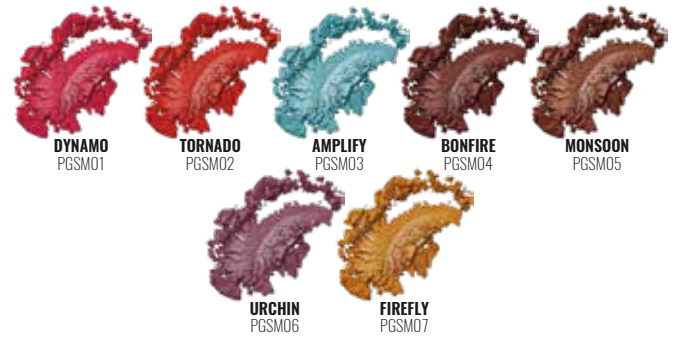

AVAILABLE IN 7 SHADES
Net 2.6g

Matte

EYESHADOW SINGLES

This matte eyeshadow packs serious pigment with zero fallout, giving you a clean, polished finish every time. The buttery-soft formula blends like a dream, making it easy to create smooth transitions from subtle to statement. Whether you're keeping it low-key or going full glam, this shadow delivers every time.

AVAILABLE IN 7 SHADES
Net 2.5g

Marble

EYESHADOW SINGLES

Swirls of rich, vibrant colours blend effortlessly to give you a custom look every time. Made with ultra-fine pigments, it glides on smoothly & softly, delivering intense colour with a velvety finish that feels like pure luxury on your lids.