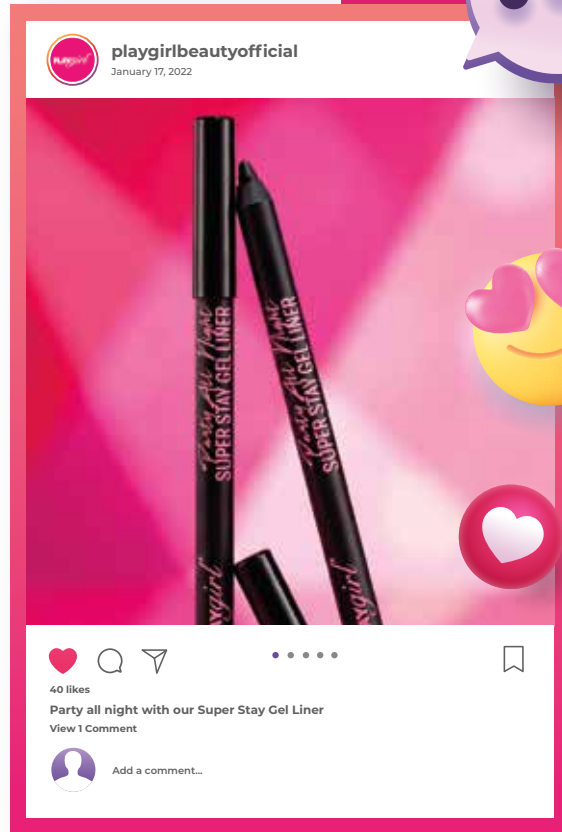

Party All Night

SUPER STAY GEL LINER

This creamy gel pencil delivers rich, high-impact pigment in one smooth stroke. Whether you're going full wing or tight lining for subtle drama, it blends easily & sets to a smudge-proof finish that lasts all day. No tugging, no fading, just intense colour & effortless precision that keeps up with you.

Net 1g

GEL PENCIL BLACK
PGPG01