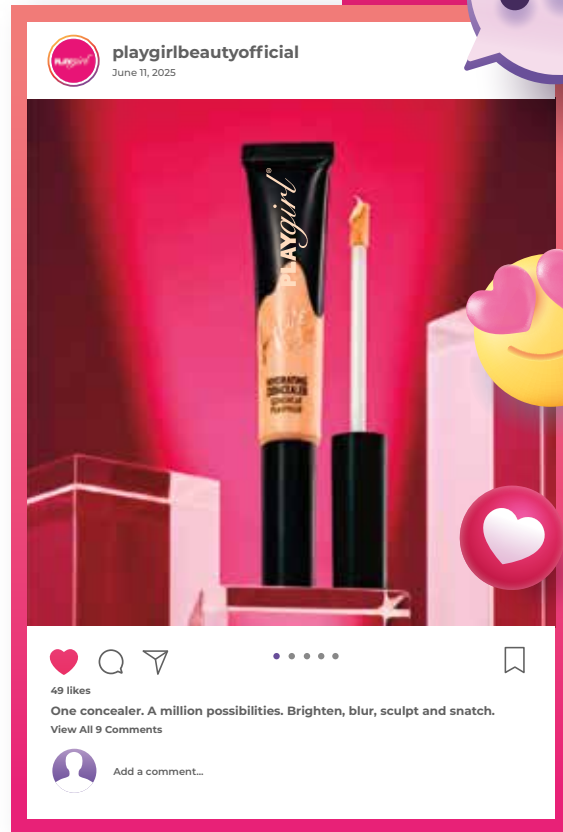

Like

Comment

Send

Share

Even Better Grip

JELLY FACE PRIMER

A skin-loving base for a flawless makeup look. Infused with Niacinamide, this primer hydrates, soothes & nourishes your skin while creating a smooth, tacky surface that grips your makeup for all-day wear. Its lightweight, jelly texture glides on effortlessly, leaving your skin feeling refreshed, radiant & perfectly prepped for a seamless application. Whether you're going for a natural glow or a full glam look, this primer is your secret to a long-lasting, flawless finish.

Net 24ml

EVEN BETTER GRIP PRIMER
PPGP01

Hide and Sleek

HYDRATING CONCEALER

This long-wear concealer stays fresh from morning coffee to midnight chaos. The silky texture glides on smoothly & blends effortlessly, leaving skin bright, even and flawless. It covers dark circles, breakouts & anything else you don't feel like showing off — all while keeping your glow intact.

AVAILABLE IN 8 SHADES
Net 10ml

playgirlbeautyofficial

May 2, 2025

294 likes

Flawless skin? It starts here.

View All 8 Comments

Add a comment...

Perfect Finish