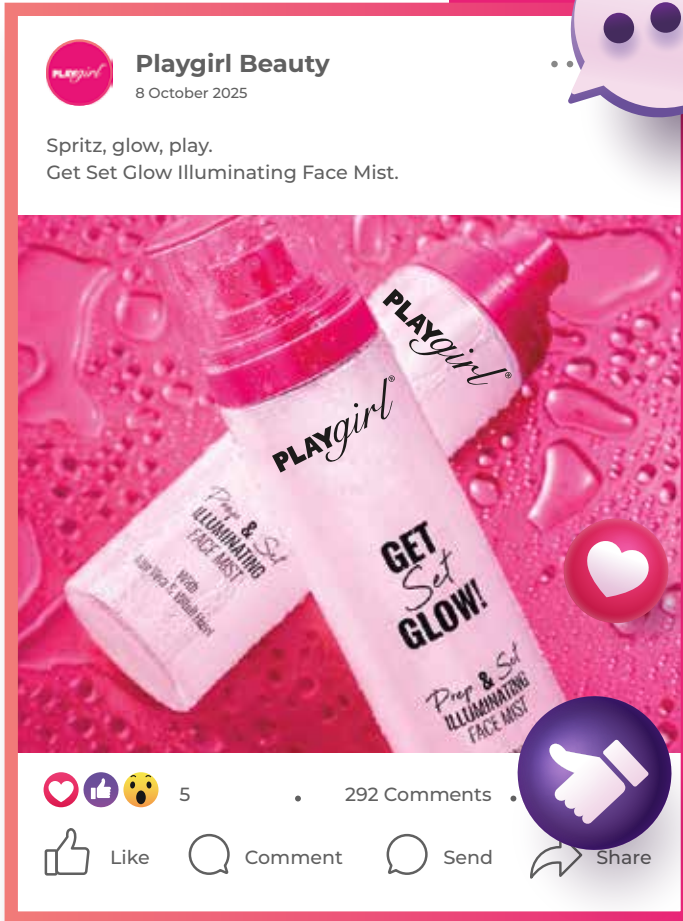

AVAILABLE IN 2 COLOURWAYS

Net 11g

BASICALLY PERFECT
PGEE01

ICE QUEEN
PGEE02

**COMING
SOON**

FACE

Get Set Glow

ILLUMINATING FACE MIST

A dazzling blend of skincare & radiance in every spritz. Infused with Witch Hazel, this lightweight mist not only leaves your skin sparkling with a subtle shimmer but also helps to set & soothe, making it perfect for any occasion. Whether you're looking to elevate your everyday look or add a touch of glam for a special night out, this mist delivers a luminous finish that catches the light beautifully. Hydrating, refreshing & effortlessly gorgeous.

Net 100ml

GET SET GLOW ILLUMINATING FACE MIST
PGWS01

Playgirl Beauty

15 October 2025

Prep like a pro with our Even Better Grip Primer. The jelly primer hugs every curve of your face with hydration.

• 3 Comments • 4 Shares