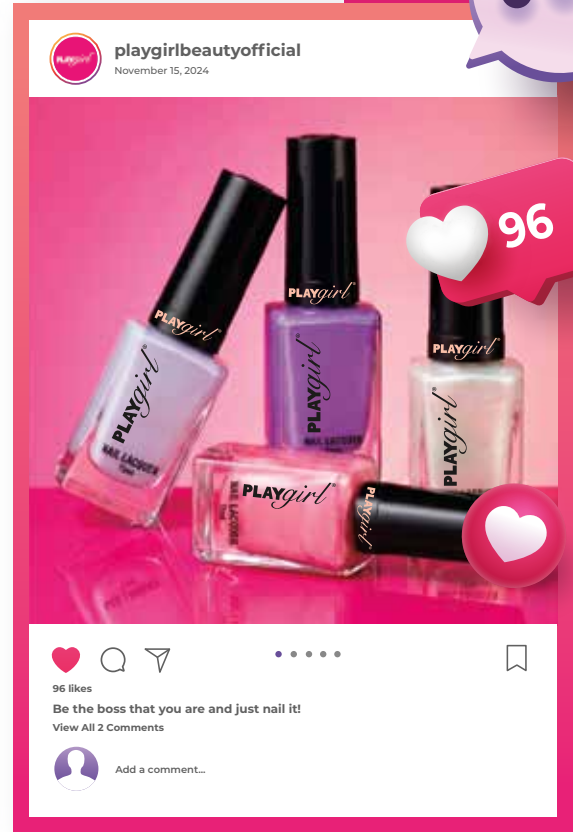

PGJL06
PEACH CORE

NAILS

Playgirl Beauty

6 January 2024

We've got a world full of colour for you to choose from!

4

• 2 Comments

• 2 Shares

Like

Comment

Send

Share

NAILED IT!

NAIL LACQUER

The ultimate nail polish for those who demand quality & style. Experience vibrant, high-colour payoff with every coat, ensuring your nails stand out with rich, vivid hues. Our long-lasting formula allows you to enjoy beautifully polished nails for days without frequent touch-ups. Upgrade your manicure game & let your nails do the talking!

AVAILABLE IN 200 SHADES
Net 12ml

playgirlbeautyofficial

December 17, 2021

63 likes

IT'S A NAIL LACQUER PARTY! Pick your shade!

View All 4 Comments

Add a comment...

Playgirl Beauty