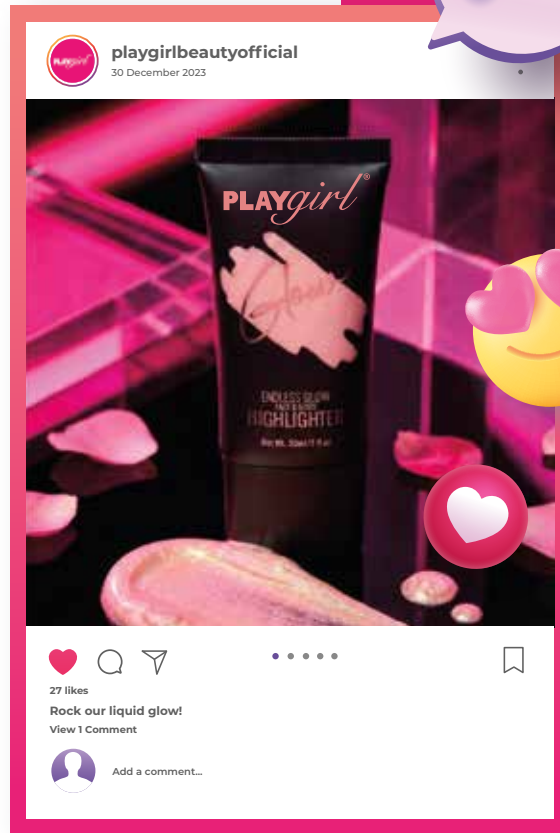

This multi-use liquid highlighter delivers a smooth, radiant finish that catches the light & turns heads. Wear it on cheekbones, mix it with foundation or take it body-wide. One product, endless ways to shine.

AVAILABLE IN 4 SHADES
Net 30ml

MOONSTONE
PGLH01

GOLDEN HOUR
PGLH02

BEACH NECTAR
PGLH03

CORAL REEF
PGLH04

LIPS

Lip Sync

HIGH SHINE LIPGLOSS

Creamy, comfy & built to flex. Go soft and subtle or dial it all the way up. With major colour payoff & a silky texture that melts onto your lips, this isn't your basic gloss. It's shine that slays without the sticky drama.

AVAILABLE IN 12 SHADES
Net 3g

Playgirl Beauty

14 October 2024

Swatch it, rock it, perfect for the pocket! This creamy formula leaves you with a velvet matte finish - available in 20 shades.

❤️ 👍 21

• 0 Comments • 1 Share