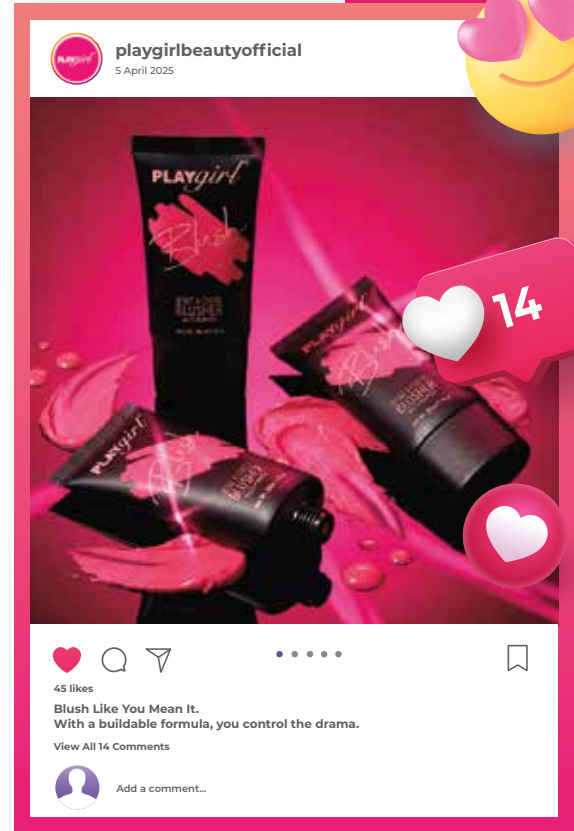

AVAILABLE IN 4 SHADES
Net 7.5g

What a Cheek

LIQUID BLUSHER

This liquid formula comes loaded with pigment & gives you full control to go sheer or statement. Go soft & dewy or build it up to full-blush flush. It melts into your skin, blends like a dream & stays locked in all day. You decide the intensity; we bring the glow!

AVAILABLE IN 4 SHADES

Net 30ml

BARELY BLUSH
PGBL01

STAY PEACHY
PGBL02

BLUSHED AWAY
PGBL03

OH! WHAT A CHEEK
PGBL04

playgirlbeautyofficial

May 23, 2024

31 likes

Unleash your inner sun-kissed goddess with Playgirl Be

View All 6 Comments

Add a comment...

Sunkissed BRONZER COLLECTION

This soft powder bronzer gives a silky satin finish that melts right in & builds like a dream. Whether you're going for a light bronze or full-on heat, the weightless formula blends smoothly & wears all day. It's the kind of glow that looks good in every season & every selfie.