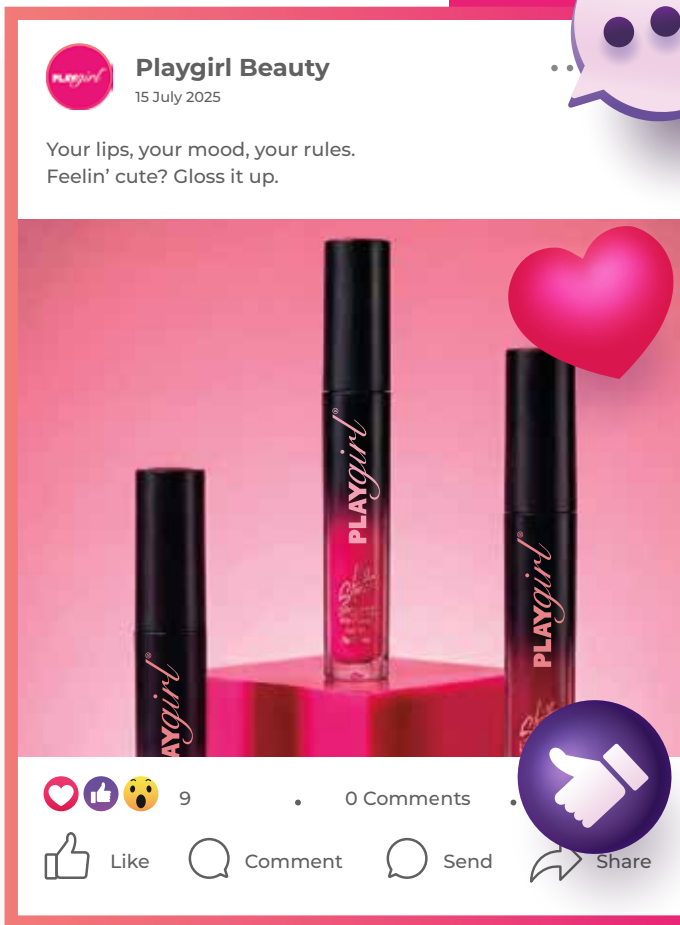

Lip Sync

HIGH SHINE LIPGLOSS

Creamy, comfy & built to flex. Go soft and subtle or dial it all the way up. With major colour payoff & a silky texture that melts onto your lips, this isn't your basic gloss. It's shine that slays without the sticky drama.

AVAILABLE IN 12 SHADES
Net 3g