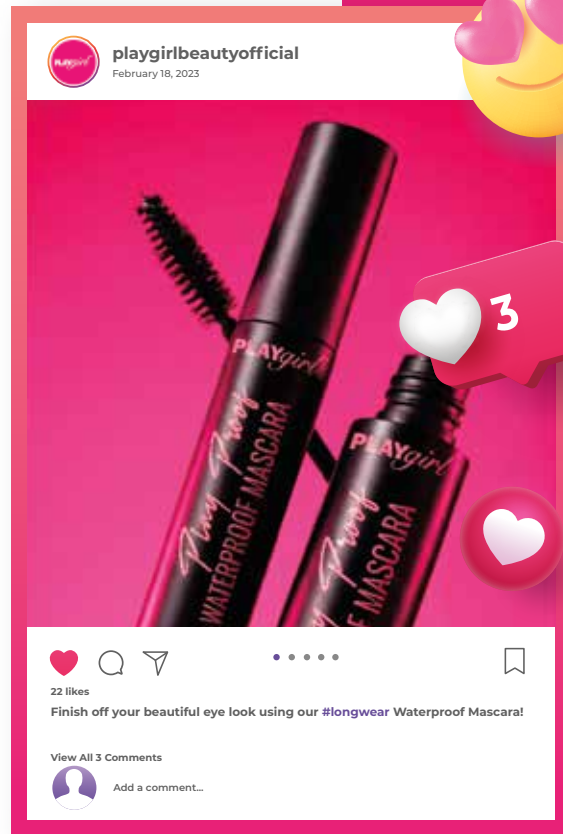

GINGERBREAD
PGLE08

I LILAC YOU
PGLE09

PINK ME
PGLE10

PlayProof

MASCARA

"Bold, black & budge-proof" ... & if it's volume you want - that's what you'll get!
This waterproof formula provides unparalleled volume while resisting water, sweat & humidity. The precision brush ensures each lash is coated evenly, from root to tip, for an effortlessly dramatic effect without clumping or flaking.
Enjoy long-lasting wear that stays put all day, making it ideal for any occasion—from a busy workday to a day at the beach or a night out.

Net 5ml

WATERPROOF MASCARA
PGMW01

playgirlbeautyofficial

July 5, 2024

19 likes

For the LOVE of lashes!

Achieve the look using our #Lashlikeaboss Volume Masc

View 1 Comment